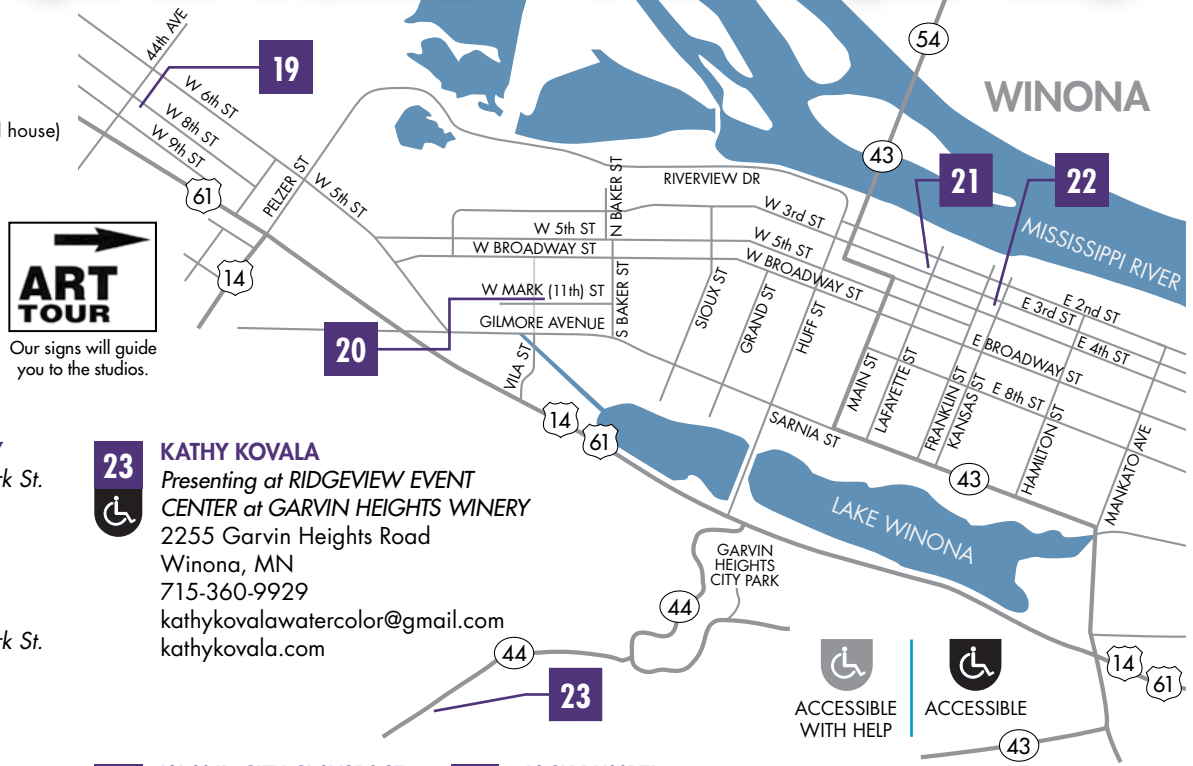

BLUFF COUNTRY STUDIO ART TOUR

of southeastern Minnesota

Fri.-Sun. • April 22-24, 2022 • 10 a.m.-5 p.m. daily

19 **BLUE HERON STUDIO:**
JULIA CROZIER
820 44th Avenue
(access studio on 8th Street behind house)
507-474-6879
crozier.julia@gmail.com
juliacrozier.com

20 **JULIE JOHNSTON STUDIO**
1122 West Mark St.
Winona, MN
507-961-0504
julieaj17@gmail.com
juliejohnstonart.com

20 **GARY FLYNN: WOODEN JOY**
Presenting at 1122 West Mark St.
Winona, MN
507-450-9145
gflynng@yahoo.com

20 **JON ERICKSON ART**
Presenting at 1122 West Mark St.
Winona, MN
608-518-9560
ericksonj684@yahoo.com
jonericksonartist.com

21 **ORNO GIFT + HOME / JOVY ROCKEY JEWELRY**
78 East 3rd Street
Winona, MN
507-474-1010
gallery@jovyrockeyjewelry.com
ornogiftandhome.com

ART TOUR
Our signs will guide you to the studios.

23 **KATHY KOVALA**
Presenting at RIDGEVIEW EVENT CENTER at GARVIN HEIGHTS WINERY
2255 Garvin Heights Road
Winona, MN
715-360-9929
kathykoyalawatercolor@gmail.com
kathykovala.com

22 **ISLAND CITY CLAYSPACE: ANNE SCOTT PLUMMER**
275 East 3rd Street
Winona, MN
507-459-4123
aplummer@winona.edu
facebook.com/IslandCityClayspace

22 **JACK RUMPEL**
Presenting at ISLAND CITY CLAYSPACE
275 East 3rd Street
Winona, MN
612-723-8484
rumpelj@gmail.com

ACCESSIBLE WITH HELP
ACCESSIBLE

This activity is made possible by the voters of Minnesota through a grant from the Southeastern Minnesota Arts Council thanks to a legislative appropriation from the arts and cultural heritage fund. Additional support provided by the River Arts Alliance.

WHERE TO DINE AND STAY ALONG THE WAY

SEE MORE ARTISTS AND GALLERIES ON REVERSE SIDE

FOUNTAIN
Karst Brewing
315 1st Street, P.O. Box 132
Fountain, MN 55935
612-747-6367
karstbrewed.com

HARMONY
Estelle's Eatery & Bar
121 Main Avenue North
Harmony, MN 55939
507-886-1234
estelleseatery.com

Harmony Spirits
40 1st Avenue NW
Harmony, MN 55939
507-886-7687
harmonyspirits.net

HOUSTON
Barista's Coffee House
110 North Grant Street
Houston, MN
507-896-5282
baristascoffeehouse.com

LANESBORO
Cottage House Inn
209 Parkway Avenue North
Lanesboro, MN 55949
507-467-2577
cottagehouseinn.com

Parkway Market & Coffeehouse
201 Parkway Avenue North
Lanesboro, MN 55949
507-467-2500
facebook.com/parkwaymarketandcoffeehouse

Pedal Pushers Cafe
121 Parkway Avenue North,
P.O. Box 306
Lanesboro, MN 55949
507-467-1050
pedalpusherscafe.com

Stone Mill Suites
100 Beacon Street East
Lanesboro, MN 55949
507-467-8663
stonemillsuites.com

PRESTON
B & B Olympic Bowl
401 Kansas Street NW,
Highway 52
Preston, MN 55965
507-765-2522
bandbbowlandrestaurant.com

The Sweet Stop & Sandwich Shoppe
110 Saint Anthony Street South
Preston, MN 55965
507-460-9792
thesweetstop.net

WINONA
Acoustic Café
77 Lafayette Street
Winona, MN 55987
507-453-0394
acousticcafe-winona.com

AmericInn by Wyndam-Winona
303 Pelzer Street
Winona, MN 55987
507-474-7700
wyndamhotels.com

Blue Heron Coffee House
162 West Second Street
Winona, MN 55987
507-452-7020
blueheroncoffeehouse.com

Bluff Country Co-op
121 West Second Street
Winona, MN 55987
507-452-1815
bluff.coop

See our website for full Friends of the Tour listing; let them know how much you appreciate their sponsorship of the art tour. **We certainly do!**

bluffcountrystudioarttour.org