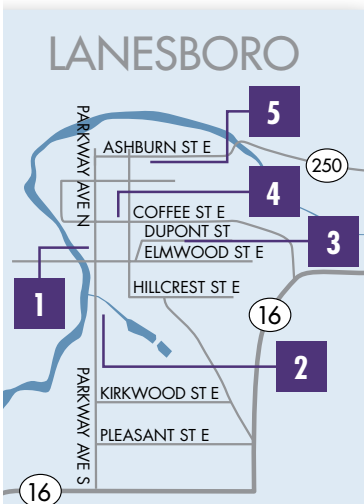

17 **MISSISSIPPI MORNINGS
ART STUDIO**
40341 LaMoille Drive
Winona, MN
507-459-8021
linda@mississippimornings.com

2 **HELEN'S DAUGHTERS
HANDBAGS: MARIELLA
TERBEEST-SCHLADWEILER**
507-421-2455
helensdaughters@gmail.com
helensdaughters.com

8 **FIBER ARTS BY RENEE:
A. RENEE BERGSTROM**
26503 Faith Trail
(also accessible from
the Root River Trail)
Lanesboro, MN
507-273-1927
bergstrom.renee@earthlink.net

12 **ROBBIE BROKKEN JEWELRY**
Presenting at 620 Main Street
Whalan, MN
507-273-2945
robbiebrokken@gmail.com
etsy.com/shop/
robbiebrokkenjewelry

18 **CLOVER HILL STUDIO:
VICKY KURK**
13604 Duck Creek Drive
Spring Grove, MN
507-498-5790
kurksclloverhill@gmail.com
(GPS 43.50930290,
-91.52329240)

2 **RASMUSSEN GLASS:
ANDY AND JOLENE
RASMUSSEN**
608-780-9719
rfusedglass@gmail.com

9 **KAREN SCHMIDT:
SCHMIDT FARM**
19499 Killdeer Road
Preston, MN
507-273-6278
krnschmidt@yahoo.com
MySchmidtFarm.com

SEE WINONA ARTISTS AND
GALLERIES ON REVERSE SIDE

3 **LONEY METAL WORKS:
ANNA LONEY**
308 Elmwood Street, rear
(accessible from Dupont Street)
Lanesboro, MN
507-467-2171
anna.janloney@gmail.com

10 **SUE PARISEAU POTTERY**
40051 County 12
Lanesboro, MN
651-307-6373
sue@suepariseaupottery.com
suepariseaupottery.com
(GPS 43.644830, -91.854653)

3 **DELIA BELL – EMERGING ARTIST**
Presenting at
308 Elmwood Street, rear
Lanesboro, MN
507-467-2171
deliabel11@gmail.com

**ART
TOUR**
Our signs will guide
you to the studios.