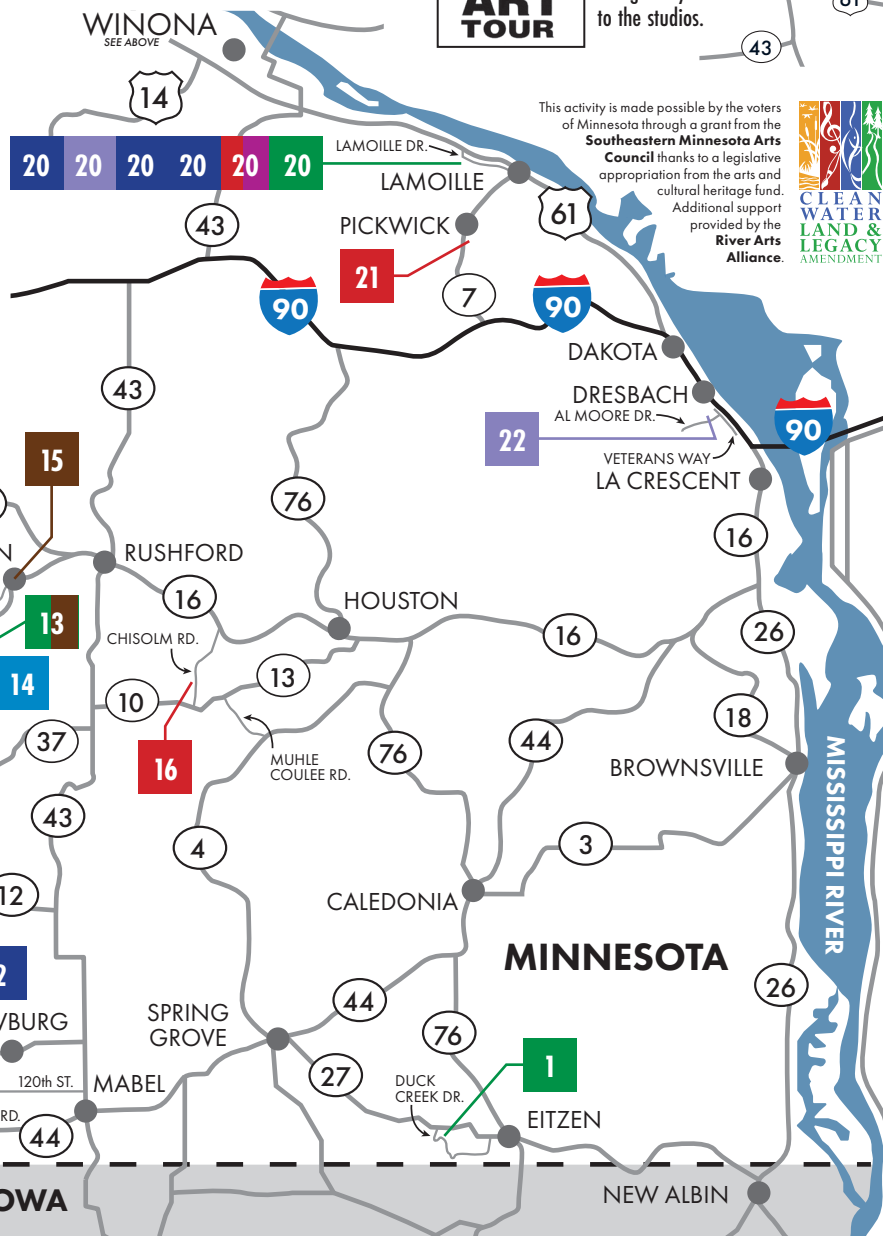

Find tour map online at bluffcountrystudioarttour.org

Bluff Country Studio Art Tour is always last full weekend of April. See you next year: **APRIL 24-26, 2026**