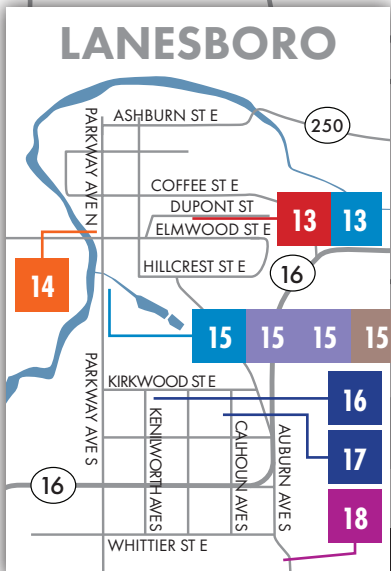

KEY TO ART TYPE

- CERAMICS
- FIBER
- GALLERY
- GLASS
- JEWELRY
- METAL
- MIXED
- PAINTING
- PHOTO
- WOOD

This activity is made possible by the voters of Minnesota through grants from the **Southeastern Minnesota Arts Council** and **Minnesota State Arts Board** thanks to a legislative appropriation from the arts and cultural heritage fund. Additional support provided by the **River Arts Alliance**.

Our signs will guide you to the studios.

See other side for more details about the artists and location accessibility

Find tour map online at bluffcountrystudioarttour.org

Bluff Country Studio Art Tour is always last full weekend of April. See you next year: **APRIL 23-25, 2027**