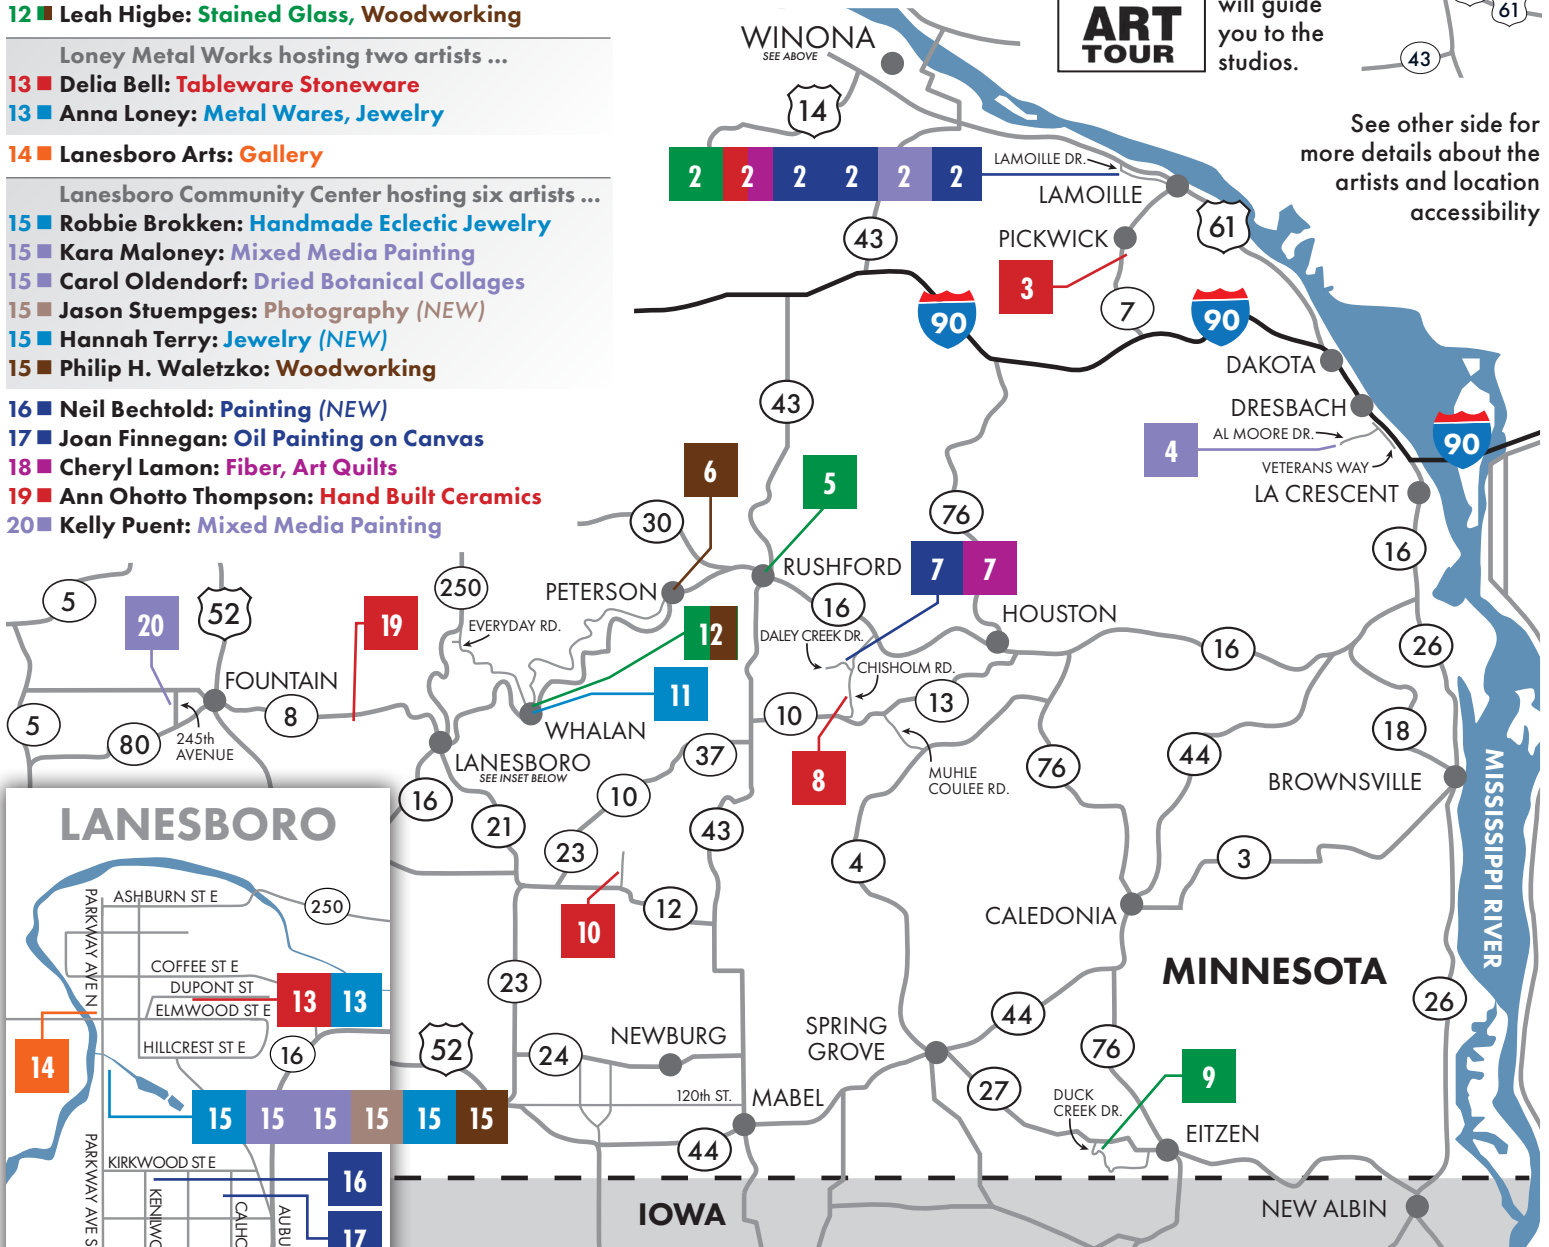

KEY TO ART TYPE

- CERAMICS
- FIBER
- GALLERY
- GLASS
- JEWELRY
- METAL
- MIXED
- PAINTING
- PHOTO
- WOOD

This activity is made possible by the voters of Minnesota through grants from the **Southeastern Minnesota Arts Council** and **Minnesota State Arts Board** thanks to a legislative appropriation from the arts and cultural heritage fund. Additional support provided by the **River Arts Alliance**.

Our signs will guide you to the studios.

See other side for more details about the artists and location accessibility

Find tour map online at bluffcountrystudioarttour.org

Bluff Country Studio Art Tour is always last full weekend of April. See you next year: **APRIL 23-25, 2027**